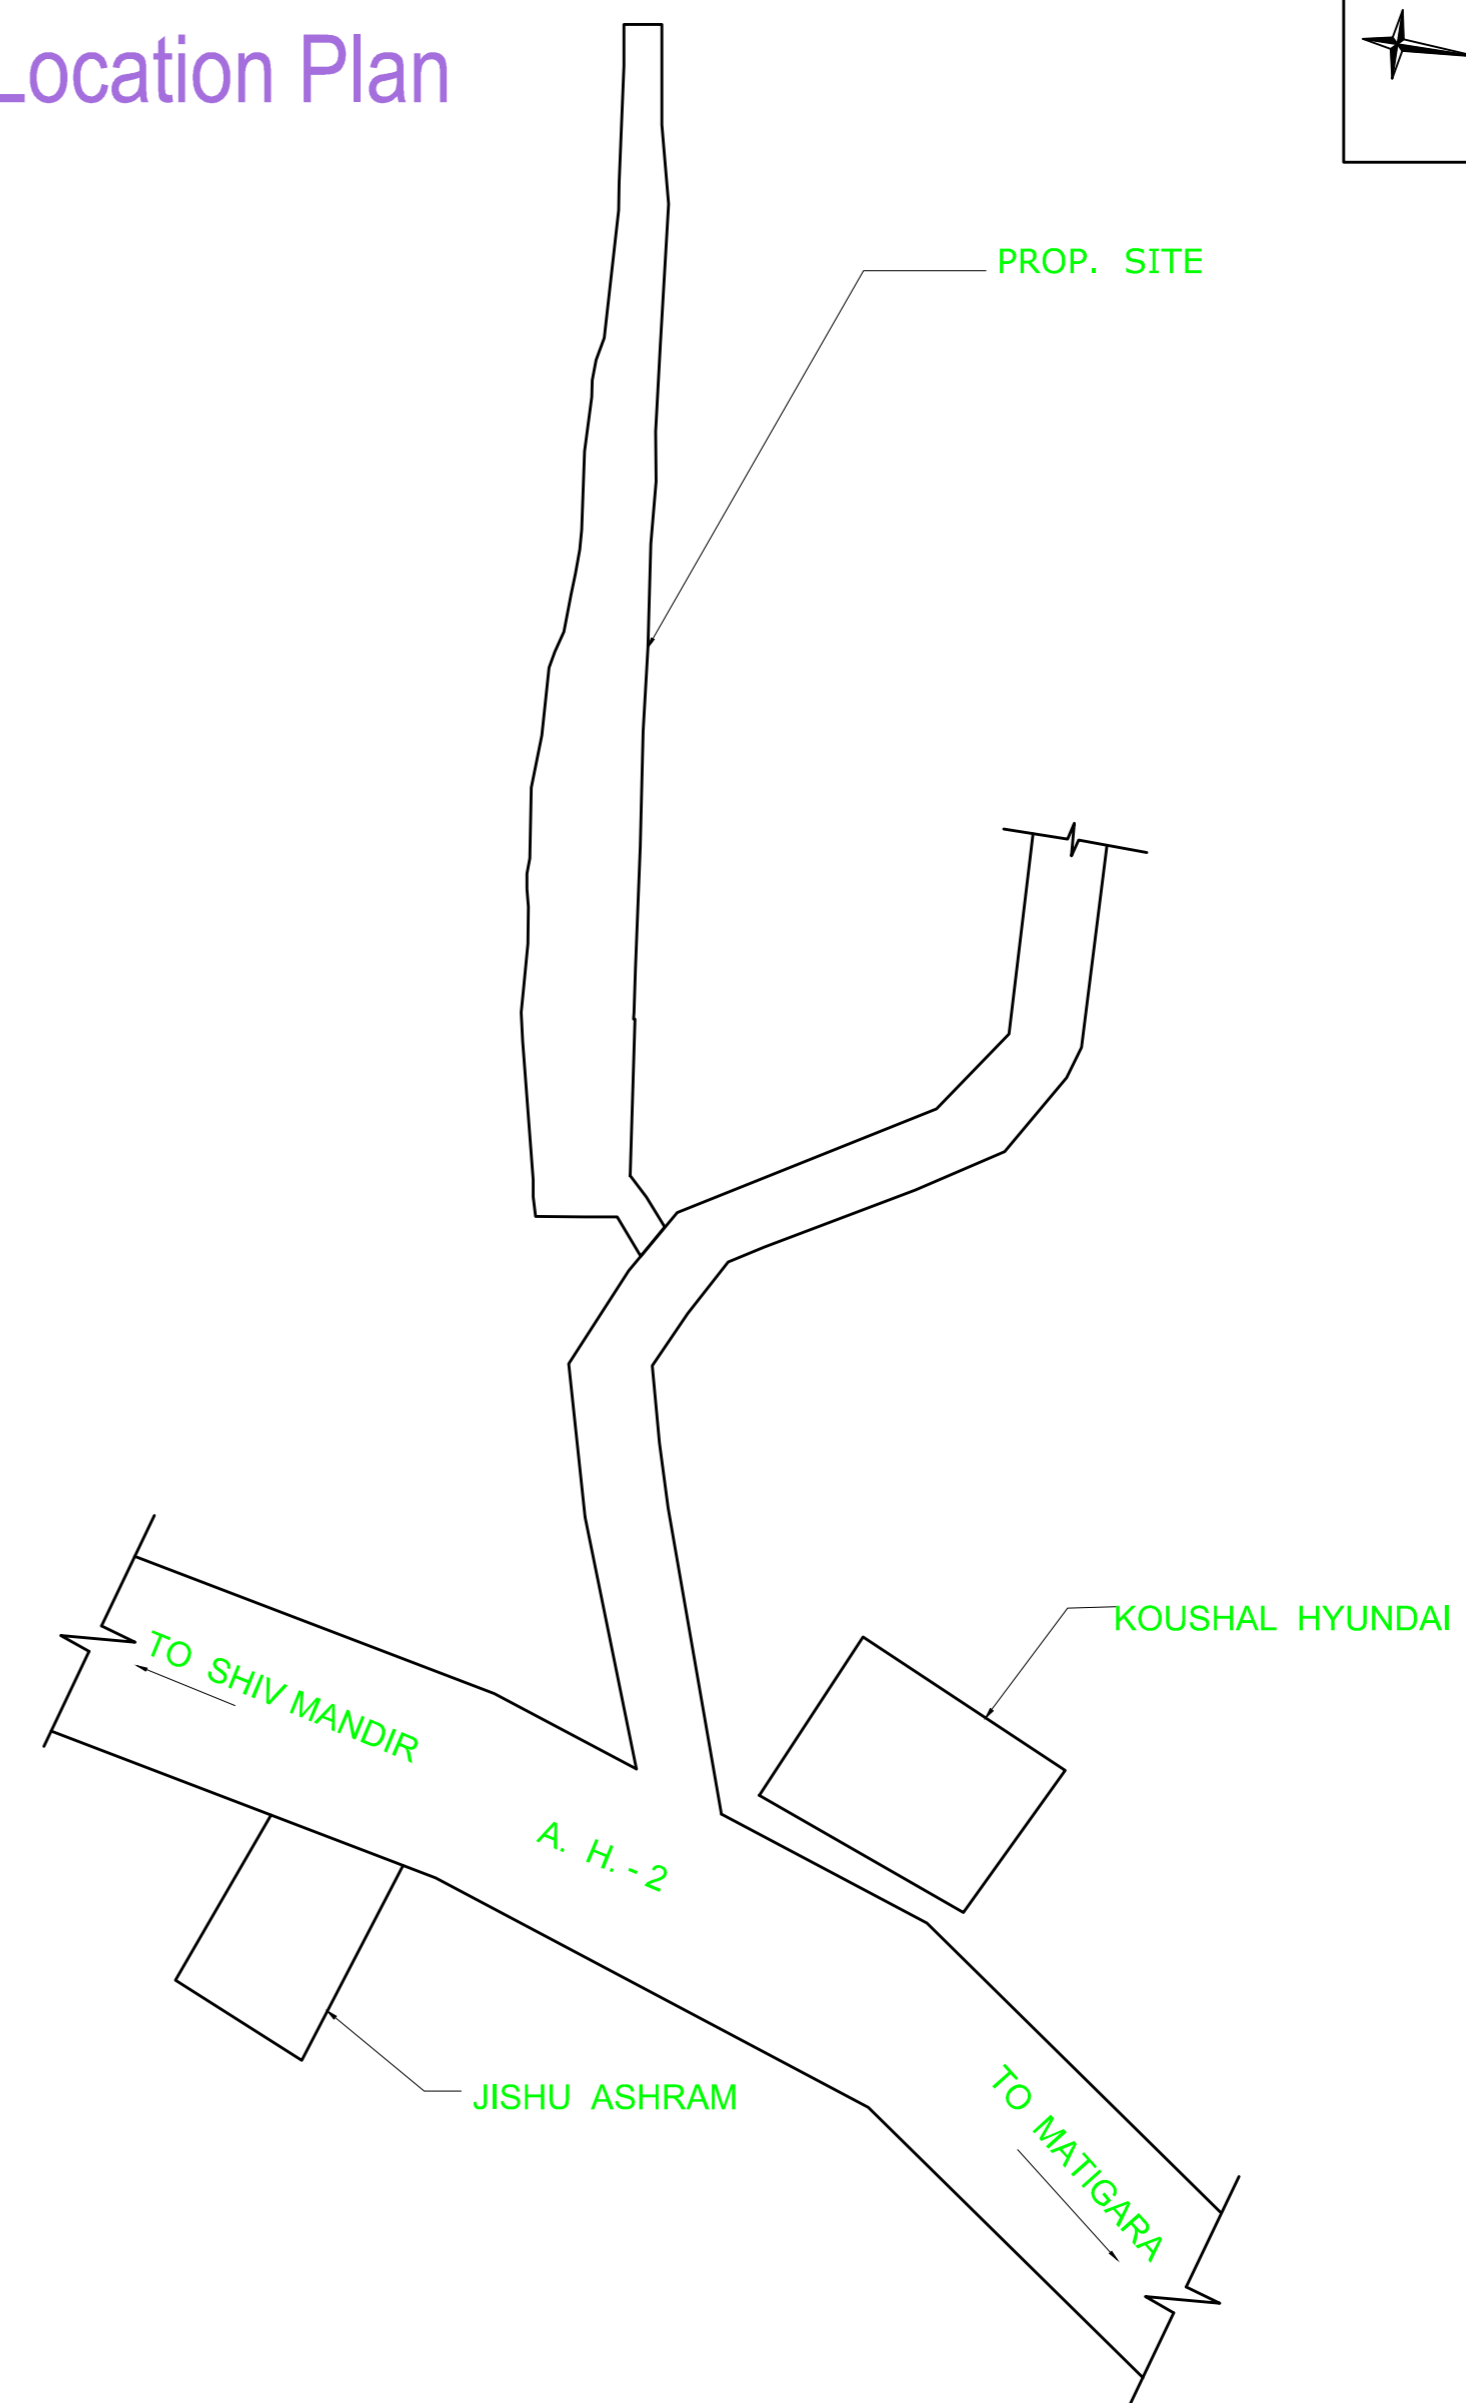

**LAND AREA** = 5002.97 SQM.  
 OR, 74.8 KATHAS OR, 1.236 ACRE

**LAND SCHEDULE :-**

MOUZA :- JITU,  
 J.L.NO. :- 69.  
 SHEET NO. :- 2  
 KHATIAN NO. :- L.R. 200/4, 2019, 44 /1 & 2018, 1842 (OLD)  
 2676, 2679, 2680, 2681, 2682,  
 2781, 2782, 2783, 2729, 2779 (NEW)  
 PLOT NO. :- R.S. 216, 217, 219  
 L.R. 708, 706/ 784, 707,  
 P.S. :- MATIGARA,  
 DIST. :- DARJEELING.  
 G.P. :- ATHARAKHAI G.P.

**Mouza Map**

**PROP. SITE**  
 PART TRACE MAP OF MOUZA JITU, J. L. NO. 69,  
 SHEET NO. 2, P.S. MATIGARA, DIST. DARJEELING,  
 SCALE.:- 16"= 1 MILE, PROPOSED PLOT SHOWN.

**Location Plan**

**LOCATION MAP**  
 N.T.S

**SITE PLAN**  
 SCALE 1:1 FOR DRAWING  
 1:100 FOR PRINT