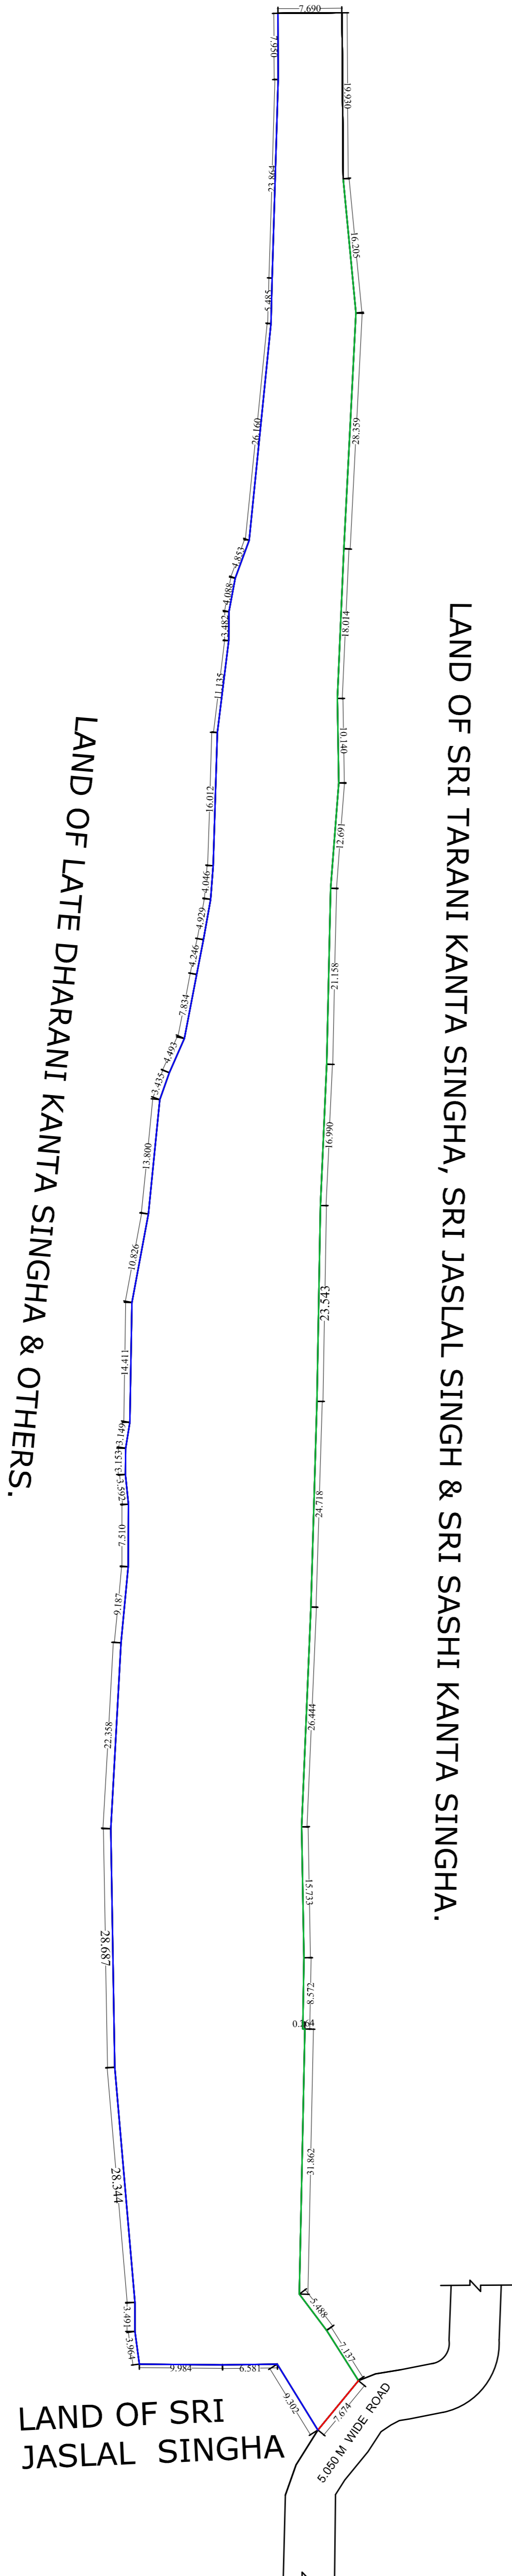

**LAND AREA** = 5002.97 SQM.  
 OR, 74.8 KATHAS OR, 1.236 ACRE

**LAND SCHEDULE :-**

MOUZA :- JITU,  
 J.L.NO. :- 69.  
 SHEET NO. :- 2  
 KHATIAN NO. :- L.R. 200/4, 2019, 44 /1 & 2018, 1842 (OLD)  
 2676, 2679, 2680, 2681, 2682,  
 2781, 2782, 2783, 2729, 2779 (NEW)  
 PLOT NO. :- R.S. 216, 217, 219  
 L.R. 708, 706/ 784, 707,  
 P.S. :- MATIGARA,  
 DIST. :- DARJEELING.  
 G.P. :- ATHARAKHAI G.P.

**Mouza Map**

**PROP. SITE**  
 PART TRACE MAP OF MOUZA JITU, J. L. NO. 69,  
 SHEET NO. 2, P.S. MATIGARA, DIST. DARJEELING,  
 SCALE.:- 16"= 1 MILE, PROPOSED PLOT SHOWN.

**Location Plan**

**LOCATION MAP**  
 N.T.S

**SIG. OF OWNERS**

**DRAWN BY....**

**LAND OF SRI HEMANTA SINGHA**

**LAND OF LATE DHARANI KANTA SINGHA & OTHERS.**

**LAND OF SRI TARANI KANTA SINGHA, SRI JASLAL SINGH & SRI SASHI KANTA SINGHA.**

**LAND OF SRI JASLAL SINGHA**

**SITE PLAN**  
 SCALE 1:1 FOR DRAWING  
 1:100 FOR PRINT